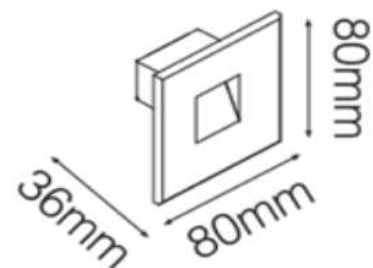

L=80mm
W=80mm
H=36mm

Frame

Aluminum die cast

Color Tempertaure

3000K

Power

1.5W

Total Luminous Flux

L70 minimum at 50,000
burning hours

Dimension diagram

Remarks:-

Address: Plot #7 Saroorpur-Nangla Industrial Area,Ballabgarh-Sohna Road,Faridabad-121005

Email: info@sovitron.com